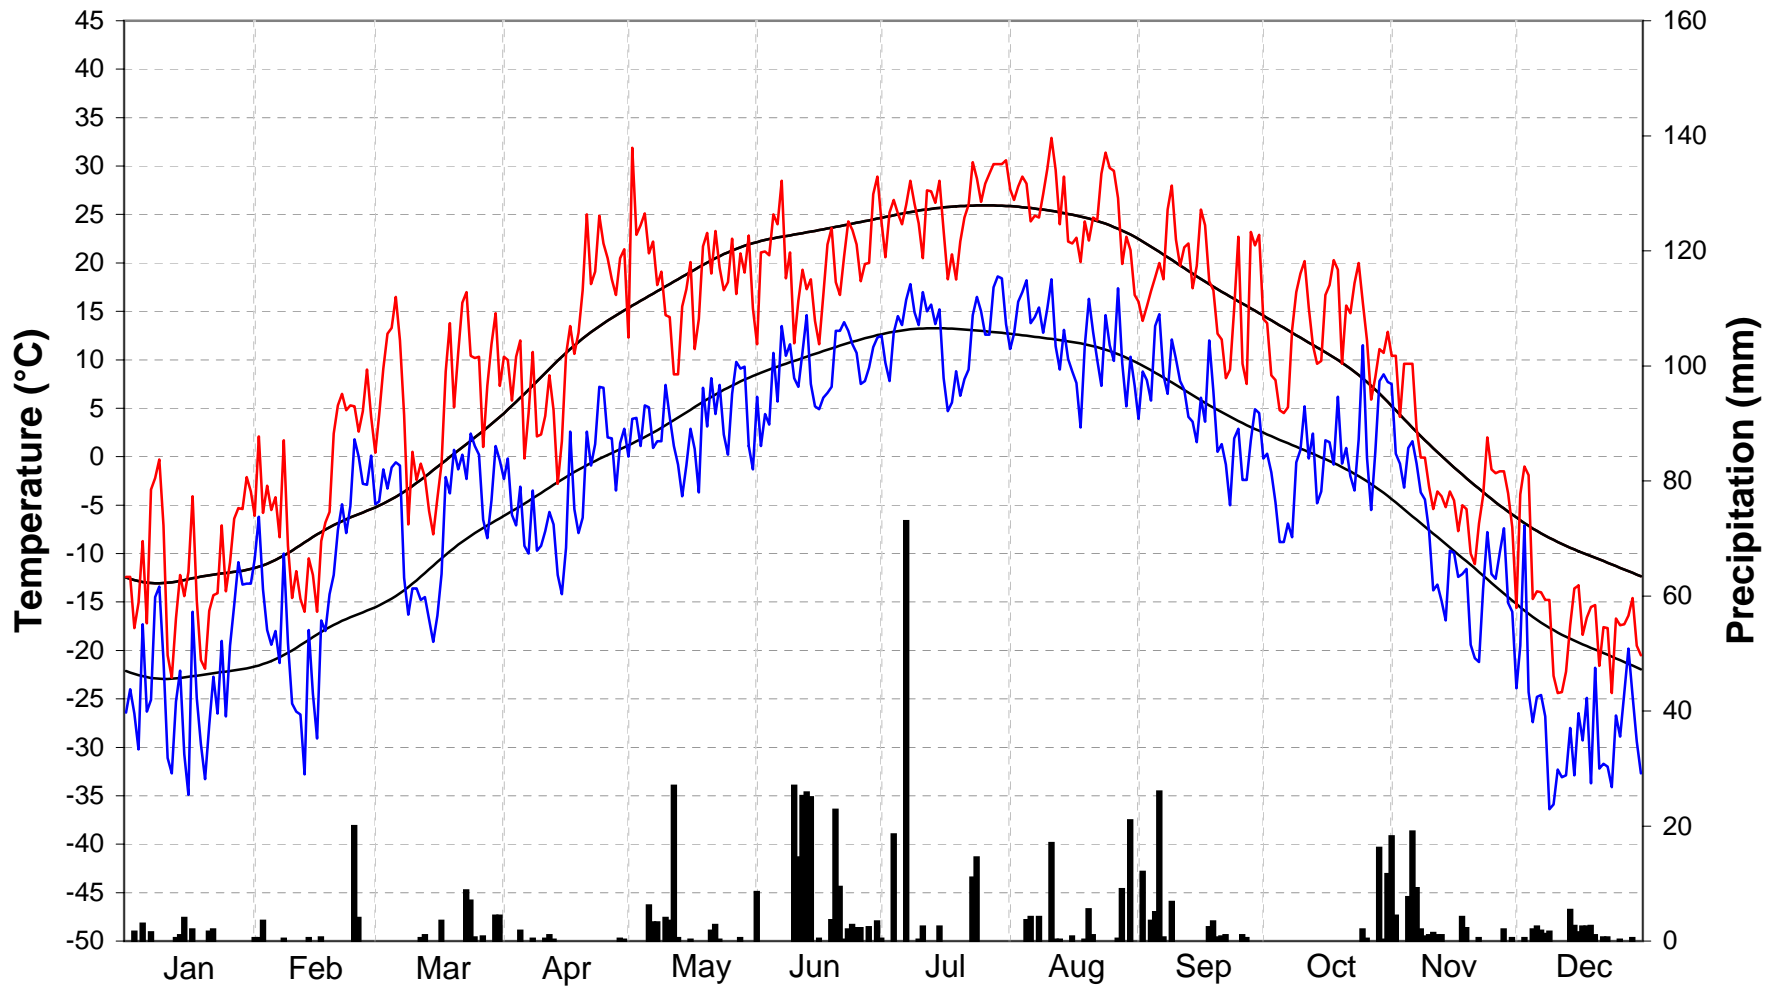

# WINNIPEG DAILY WEATHER: 2000

Data courtesy of Environment Canada

Smoothed lines are 1971-2000 normals